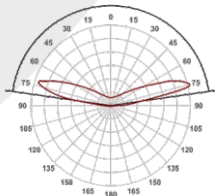

### Features

Ideal for light boxes and three-dimensional letters with a depth of 150 - 250 mm. to achieve uniform illumination.

- Adopts 2835 LED chips.
- Light decay <3% for 6000hrs
- Ip65 waterproof
- Cutable every module
- 5 years warranty

### Beam angle

### Dimension

### Parameters

Color: White

Power 1.44W

Lumen 245 lm

SMD	2835
Voltage	12V DC
Color temperature	6500K
Beam angle	170°
Waterproof	IP 65
Working temperature	-20 +60 °C