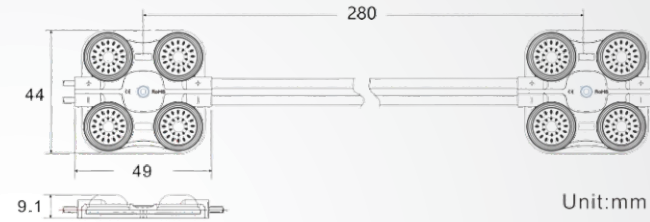

### Features

Ideal for light boxes and three-dimensional letters with a depth of 150 - 250 mm. to achieve uniform illumination.

- Adopts 2835 LED chips.
- Light decay <3% for 6000hrs
- Ip65 waterproof
- Cutable every module
- 5 years warranty

### Beam angle

### Dimension

### Parameters

Color: White

Power 1.44W

Lumen 245 lm

SMD	2835
Voltage	12V DC
Color temperature	6500K
Beam angle	170°
Waterproof	IP 65
Working temperature	-20 +60 °C