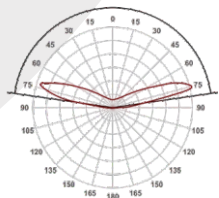

A-3

Dimension

Features

Ideal for light boxes and three-dimensional letters with a depth of 100 - 200 mm. to achieve uniform illumination.

- Adopts 2835 LED chips.
- Light decay <3% for 6000hrs
- Ip65 waterproof
- Cutable every module
- 5 years warranty

Beam angle

Parameters

Color: White

Power 1.08W

Lumen 180 lm

SMD	2835
Voltage	12V DC
Color temperature	6500K
Beam angle	170°
Waterproof	IP 65
Working temperature	-20 +60 °C

Wiring diagram