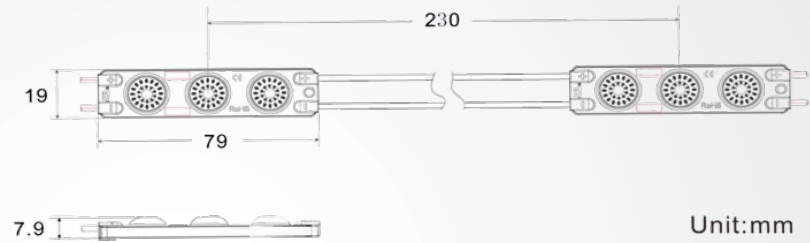

A-3

Dimension

Features

Ideal for light boxes and three-dimensional letters with a depth of 100 - 200 mm. to achieve uniform illumination.

- Adopts 2835 LED chips.
- Light decay <3% for 6000hrs
- Ip65 waterproof
- Cutable every module
- 5 years warranty

Beam angle

Parameters

Color: White

Power 1.08W

Lumen 180 lm

SMD	2835
Voltage	12V DC
Color temperature	6500K
Beam angle	170°
Waterproof	IP 65
Working temperature	-20 +60 °C

Wiring diagram