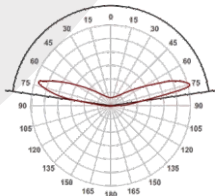

A-2

Dimension

Features

Ideal for light boxes and three-dimensional letters with a depth of 70 - 120 mm. to achieve uniform illumination.

- Adopts 2835 LED chips.
- Light decay <3% for 6000hrs
- Ip65 waterproof
- Cutable every module
- 5 years warranty

Beam angle

Parameters

Color: White

Power 0.72W

Lumen 120 lm

SMD	2835
Voltage	12V DC
Color temperature	6500K
Beam angle	170°
Waterproof	IP 65
Working temperature	-20 +60 °C

Wiring diagram