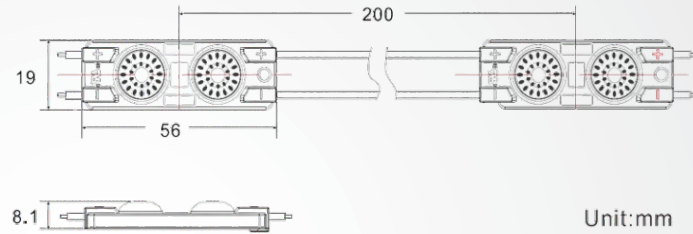

A-2

Dimension

Features

Ideal for light boxes and three-dimensional letters with a depth of 70 - 120 mm. to achieve uniform illumination.

- Adopts 2835 LED chips.
- Light decay <3% for 6000hrs
- Ip65 waterproof
- Cutable every module
- 5 years warranty

Beam angle

Parameters

Color: White

Power 0.72W

Lumen 120 lm

SMD	2835
Voltage	12V DC
Color temperature	6500K
Beam angle	170°
Waterproof	IP 65
Working temperature	-20 +60 °C

Wiring diagram