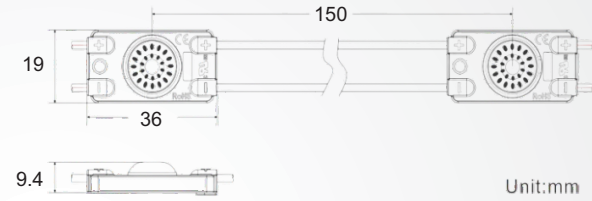

SWP

A-1

Dimension

Features

Ideal for light boxes and three-dimensional letters with a depth of 25 - 60 mm. to achieve uniform illumination.

- Adopts 2835 LED chips.
- Light decay <3% for 6000hrs
- Ip65 waterproof
- Cuttable every module
- 5 years warranty

Beam angle

Parameters

Color: White

Power 0.36W

Lumen 60 lm

SMD	2835
Voltage	12V DC
Color temperature	6500K
Beam angle	170°
Waterproof	IP 65
Working temperature	-20 +60 °C

Wiring diagram