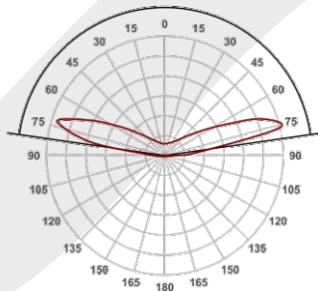

SWP

A-1

Dimension

Features

Ideal for light boxes and three-dimensional letters with a depth of 25 - 60 mm. to achieve uniform illumination.

- Adopts 2835 LED chips.
- Light decay <3% for 6000hrs
- Ip65 waterproof
- Cuttable every module
- 5 years warranty

Beam angle

Parameters

Color: White

Power 0.36W

Lumen 60 lm

SMD	2835
Voltage	12V DC
Color temperature	6500K
Beam angle	170°
Waterproof	IP 65
Working temperature	-20 +60 °C

Wiring diagram