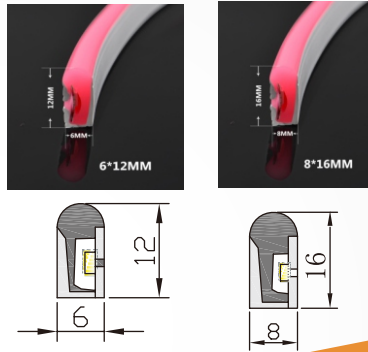

### Dimension

### Features

- LED light source, low energy consumption, long service life
- Light decay <3% for 6000hrs
- ip67 waterproof
- Cutting pitch 10 mm
- 2 years warranty

### Parameters

Emitting Color	White, Warm White, Red, Yellow, Blue, Green, Pink, Purple, Orange Lemon Yellow, Rose Red, Ice Blue
Working Voltage	DC12V
LED QTY:	120LEDs/m
Min. Cutting Length:	8.3MM
Power:	9W/M
IP Rate	IP67
Life Time	50000hrs
Working Temperature	-40°C - 60°C